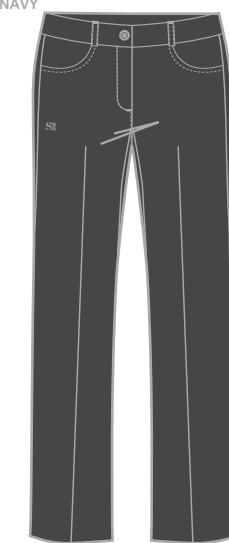

Retail Location:

4855 14th AVENUE, MARKHAM

Retail Store Hours:

Visit www.dgn-kilters.com for Summer Retail Hours

2024-2025 SCHOOL YEAR		
STYLE	COLOUR	PRICE
TOPS		
Unisex S/S Polo (3XS-6XL)	White / Navy	\$22.00 +tax
Ladies S/S Polo (XS-2XL)	White / Navy	\$22.00 +tax
Unisex L/S Polo (3XS-6XL)	White / Navy	\$25.00 +tax
Ladies L/S Polo (XS-2XL)	White / Navy	\$25.00 +tax
1/4 Zip Sweater (3XS-6XL)	Navy	\$34.00 +tax
Crewneck Sweater (XS-3XL)	Navy	\$27.00 +tax
BOTTOMS		
Men's Pant (24-58)	Grey	\$39.00 +tax
Ladies Pant (-6 - 30)	Grey	\$39.00 +tax
GYM UNIFORMS		
Unisex Cotton T-Shirt (S-4XL)	Navy	\$12.00 +tax
Unisex Pro-Fit Gym T-Shirt (S-4XL)	Navy	\$15.00 +tax
Ladies Pro-Fit Gym T-Shirt (XS-2XL)	Navy	\$15.00 +tax
Unisex Gym Short (XS-4XL)	Navy	\$18.00 +tax
Ladies Gym Short (XS-2XL)	Navy	\$18.00 +tax
Unisex Gym Kanga Hoody (XS-3XL)	Navy	\$30.00 +tax
Unisex Gym Sweatpant (2XS - 3XL)	Navy	\$24.00 +tax

S/S POLO | UNISEX | LADIES
WHITE | NAVY

L/S POLO | UNISEX | LADIES
WHITE | NAVY

S/S DRI-FIT GYM T-SHIRT | UNISEX | LADIES
NAVY

QUARTER ZIP SWEATSHIRT | UNISEX
NAVY

CRENECK SWEATSHIRT | UNISEX
NAVY

GYM HOODY | UNISEX
NAVY

S/S COTTON GYM T-SHIRT | UNISEX
NAVY

UNISEX DRESS PANTS
GREY

LADIES DRESS PANTS
GREY

GYM SWEATPANTS | UNISEX
NAVY

DRI-FIT GYM SHORTS | LADIES
ROYAL

DRI-FIT GYM SHORTS | UNISEX
NAVY