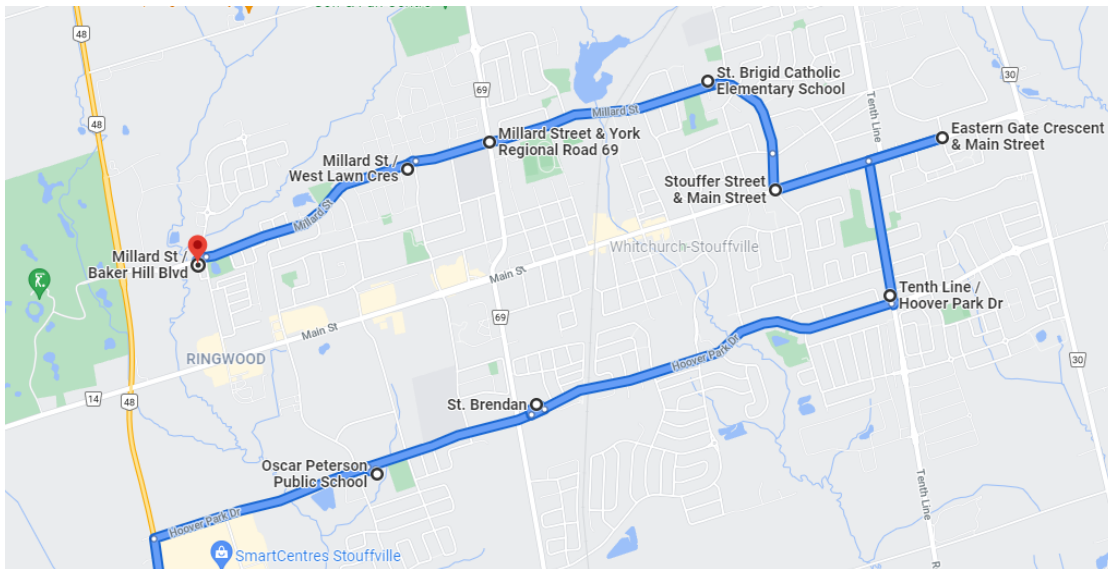

# SBA LATE BUS TO STOUFFVILLE

## Starting Monday September 19th, 2022

All students who live in the Stouffville area and are entitled to transportation are welcome to make use of the SBA Late Bus.

### Monday - Tuesday - Wednesday - Thursday Departing SBA @ 4:40PM

- Stop #1 - 4:55 PM - Oscar Peterson Public School, 850 Hoover Park Dr, Whitchurch-Stouffville
- Stop #2 - 4:58 PM - St. Brendan, 751 Hoover Park Dr, Whitchurch-Stouffville
- Stop #3 - 5:06 PM - Tenth Line / Hoover Park Dr, Whitchurch-Stouffville
- Stop #4 - 5:11 PM - Eastern Gate Crescent & Main St, Whitchurch-Stouffville
- Stop #5 - 5:15 PM - Stouffer St & Main St, Whitchurch-Stouffville
- Stop #6 - 5:18 PM - St. Brigid Catholic Elementary School, 223 Millard St, Whitchurch-Stouffville
- Stop #7 - 5:21 PM - Millard St & York Regional Rd 69, Whitchurch-Stouffville
- Stop #8 - 5:24 PM - Millard St / West Lawn Cres, Whitchurch-Stouffville
- Stop #9 - 5:27 PM - Millard St / Baker Hill Blvd, Whitchurch-Stouffville